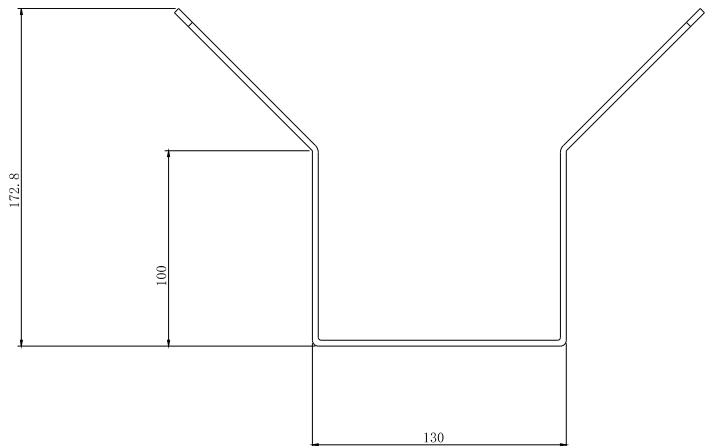

IBCRWM

IP Camera Corner Wall Mount Bracket

Infinique's IBCRWM Corner Wall Mount Bracket provides an easy and effective way to mount video surveillance cameras in the corner of a wall. The Corner Wall Mount Bracket is waterproof and protects the Ethernet connectors from moisture and dust. It safely conceals all the cabling giving the finished installation an aesthetic look. These brackets are suitable for installation both indoor and outdoor environment.

Product Features

- Dome Camera Corner Wall Mount Bracket
- IP66/IP67 Rated
- Vandal Resistant with IK10 Ratings
- Aluminum Alloy Die-Cast Casing
- White Powder Coat RAL 9003
- Dimensions 200 (L) x 130 (W) x 172.8 (H) mm
- Weight 2411 gms

| ORDERING INFORMATION | |
|----------------------|--|
| PART NUMBER | DESCRIPTION |
| IBCRWM | Infinique Network Camera Corner Bracket Wall Mount, 200 (L) x 130 (W) x 172.8 (H) mm |

Infinique, a Canadian company is a manufacturer of high performing end-to-end solutions in copper, fiber and video surveillance systems. For more information visit our website at www.infinique.com or email us at sales@infinique.com.