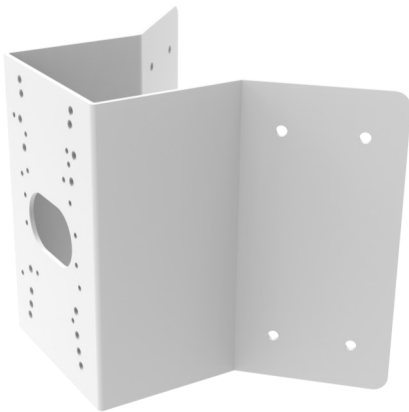

IBCRWM

IP Camera Corner Wall Mount Bracket

Infinique's IBCRWM Corner Wall Mount Bracket provides an easy and effective way to mount video surveillance cameras in the corner of a wall. The Corner Wall Mount Bracket is waterproof and protects the Ethernet connectors from moisture and dust. It safely conceals all the cabling giving the finished installation an aesthetic look. These brackets are suitable for installation both indoor and outdoor environment.

Product Features

- Dome Camera Corner Wall Mount Bracket
- IP66/IP67 Rated
- Vandal Resistant with IK10 Ratings
- Aluminum Alloy Die-Cast Casing
- White Powder Coat RAL 9003
- Dimensions 200 (L) x 130 (W) x 172.8 (H) mm
- Weight 2411 gms

| ORDERING INFORMATION | |
|----------------------|--|
| PART NUMBER | DESCRIPTION |
| IBCRWM | Infinique Network Camera Corner Bracket Wall Mount, 200 (L) x 130 (W) x 172.8 (H) mm |

Infinique, a Canadian company is a manufacturer of high performing end-to-end solutions in copper, fiber and video surveillance systems. For more information visit our website at www.infinique.com or email us at sales@infinique.com.