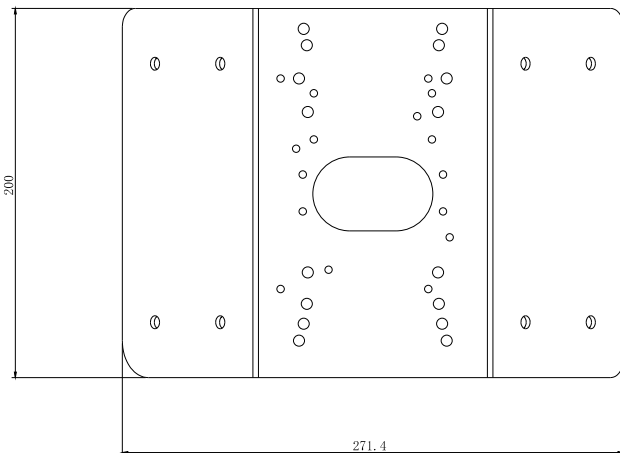

IBCRWM

IP Camera Corner Wall Mount Bracket

Infinique's IBCRWM Corner Wall Mount Bracket provides an easy and effective way to mount video surveillance cameras in the corner of a wall. The Corner Wall Mount Bracket is waterproof and protects the Ethernet connectors from moisture and dust. It safely conceals all the cabling giving the finished installation an aesthetic look. These brackets are suitable for installation both indoor and outdoor environment.

Product Features

- Dome Camera Corner Wall Mount Bracket
- IP66/IP67 Rated
- Vandal Resistant with IK10 Ratings
- Aluminum Alloy Die-Cast Casing
- White Powder Coat RAL 9003
- Dimensions 200 (L) x 130 (W) x 172.8 (H) mm
- Weight 2411 gms

| ORDERING INFORMATION | |
|----------------------|--|
| PART NUMBER | DESCRIPTION |
| IBCRWM | Infinique Network Camera Corner Bracket Wall Mount, 200 (L) x 130 (W) x 172.8 (H) mm |

Infinique, a Canadian company is a manufacturer of high performing end-to-end solutions in copper, fiber and video surveillance systems. For more information visit our website at www.infinique.com or email us at sales@infinique.com.