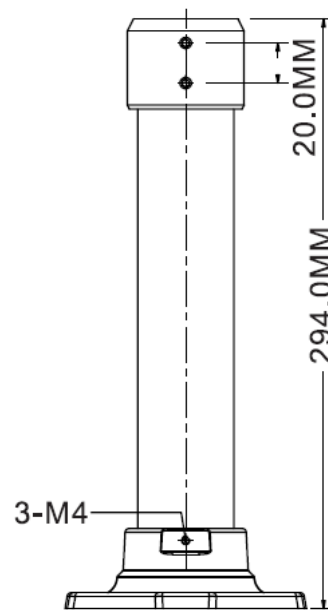

IBKTCM

IP PTZ Camera Ceiling Mount

Infinique’s IBKTCM PTZ Camera Ceiling Mount provides an easy and effective way to mount small to medium sized video surveillance cameras. The Ceiling Mount features integrated cable management allowing Ethernet cables to run through the centre of the pole and is suitable for installation both indoor and outdoor environment.

Product Features

- PTZ Camera Ceiling Mount
- IP66/IP67 Rated
- Vandal Resistant with IK10 Ratings
- Aluminum Alloy Die-Cast Casing
- White Powder Coat RAL 9003
- Dimensions 45 (D) x 294 (H)
- Weight 578 gms

ORDERING INFORMATION	
PART NUMBER	DESCRIPTION
IBKTCM	Infinique PTZ Camera Ceiling Mount, 45 (D) x 294 (H) mm

Infinique, a Canadian company is a manufacturer of high performing end-to-end solutions in copper, fiber and video surveillance systems. For more information visit our website at www.infinique.com or email us at sales@infinique.com.