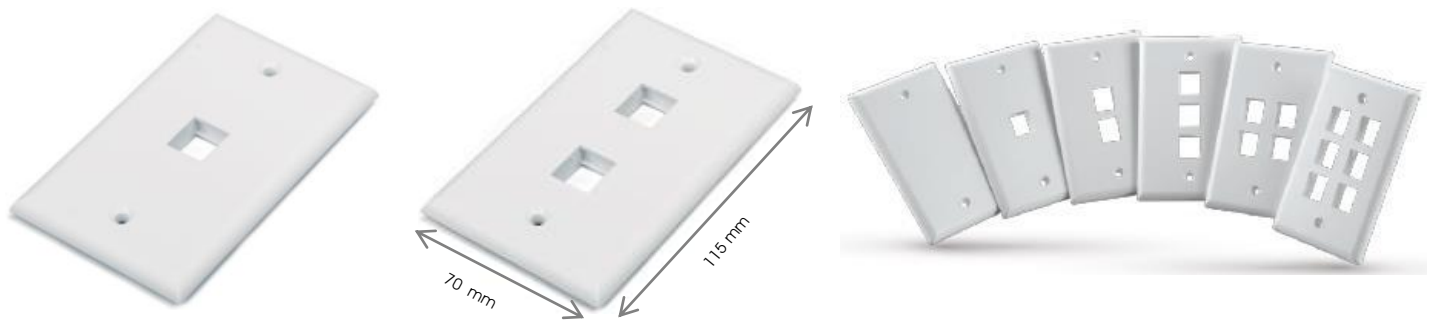

NA Series Decora Anti-Bacterial Face Plates

NA Series Decora Flat Face Plates

Infinique's North American Series Decora Face Plate are Anti-Bacterial that contains a compound to prevent the growth of bacteria on the face plate surface. Aesthetically designed to provide a fresh look to match today's office decor. These flat and un-shuttered face plates are designed to accept Infinique keystone jacks. Face plates are available in 1, 2, 3, 4 and 6 ports and comes with mounting screws. They are made of flame retardant polycarbonate material, providing extra durability, safety and a aesthetic look for stylish interior design.

NA Series Decora Anti-Bacterial Face Plates are packed in individual easy tear bags with fixing screws.

Features and Benefits

- North American Standard Anti-Bacterial Face Plate
- Designed to accept Infinique Keystone Jacks
- Ensures patch cord accessibility and reduces bending
- Comes standard with fixing screws
- UL-94V0 Flame retardant material for durability
- Aesthetic design for stylish interiors
- Available in ports 1,2,3, 4 and 6
- Standard color available is White
- Metallic finish and custom colors available for projects

CONSTRUCTION

ORDERING INFORMATION

Part Number	Description
INFP170A	Infinique Anti-Bacterial Face Plate, American Standard Flat Un-Shuttered, 1 Port, Unloaded, UL-94V0, White
INFP270A	Infinique Anti-Bacterial Face Plate, American Standard Flat Un-Shuttered, 2 Port, Unloaded, UL-94V0, White
INFP370A	Infinique Anti-Bacterial Face Plate, American Standard Flat Un-Shuttered, 3 Port, Unloaded, UL-94V0, White
INFP470A	Infinique Anti-Bacterial Face Plate, American Standard Flat Un-Shuttered, 4 Port, Unloaded, UL-94V0, White
INFP670A	Infinique Anti-Bacterial Face Plate, American Standard Flat Un-Shuttered, 6 Port, Unloaded, UL-94V0, White

Delivery: Face Plate and Fixing Screws in poly bag.

Packaging: Bag=1 Face Plate