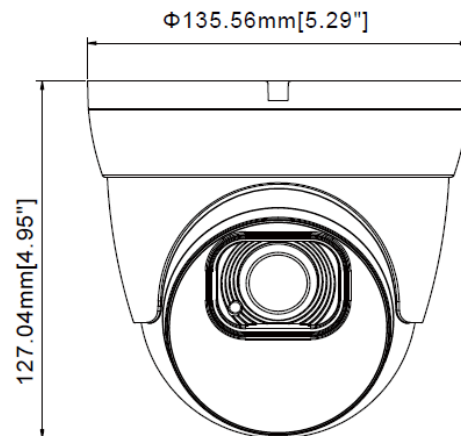

The INV413Z-RWTM is a 4 Megapixel IP IR Dome Camera built with a vandal resistant aluminum housing, incorporating a 1/1.8” large format high quality image sensor with WDR and IR LEDs to provide clear crisp images both during the Day and Night.

### Product Features

- 1/1.8” CMOS Sensor
- 4 Megapixel Resolution
- Up to 60fps at 2560 x 1440; WDR and AI Off
- IR Distance 30 meters; Warm Light for Color
- 2.8-12mm Motorized Zoom Lens with DC Auto Iris
- 120db True WDR
- S/N Ratio of more than 50dB
- H.265 and H.264 Compression
- Up to 3 Simultaneous Video Streams
- Two Way Audio, Alarm I/O
- Micro SD Card Slot for Onboard Storage
- Power Over Ethernet (PoE), IEEE 802.3af
- IP67 Rated Housing
- Wall or Ceiling mount with 3 Axis Bracket
- ONVIF Compliant

### Dimensions